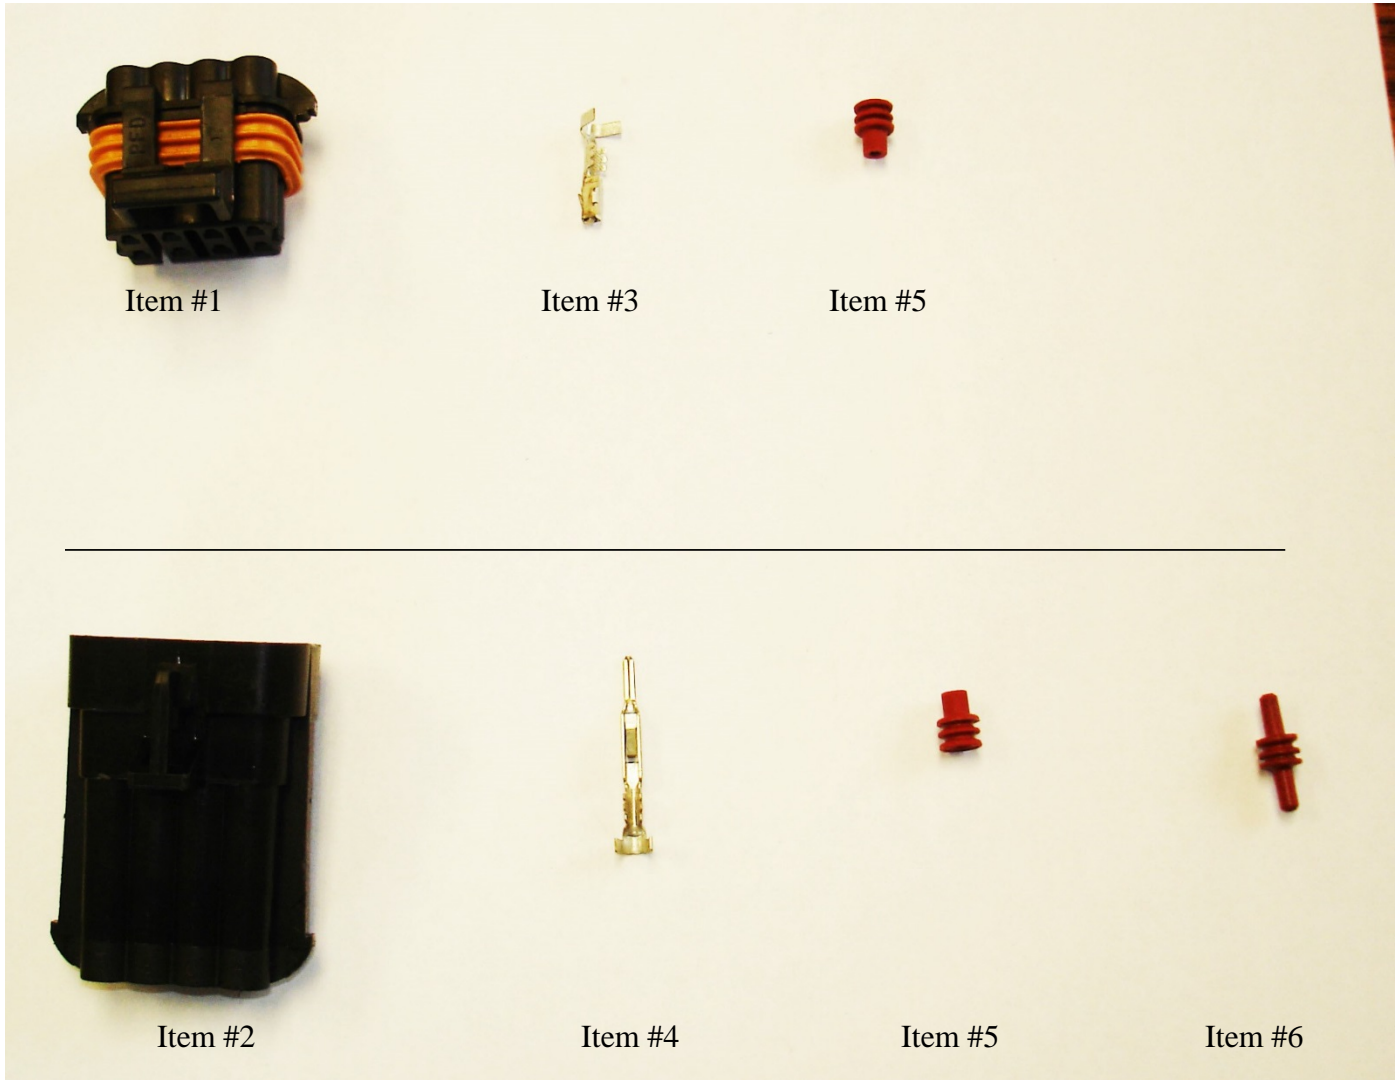

Terminals & Connectors

53415-M, 4 Way Harness Repair Kit

53415-M, 4 Way Harness			
Item	Part #	Description	Quantity
1	53403-N	Connector Male	1
2	53402-N	Connector Female	1
3	53400-N	Terminal Female	10
4	53404-N	Terminal Male	10
5	53401-N	Seal	20

Terminals & Connectors

53416-M, 6 Way Harness Repair Kit

53416-M, 6 Way Harness Repair Kit			
Item	Part #	Description	Quantity
1	53408-N	Connector Male	1
2	53409-N	Connector Female	1
3	53405-N	Terminal Female	10
4	53407-N	Terminal Male	10
5	53406-N	Seal	20

Terminals & Connectors

53417-M, 8 Way Harness Repair Kit

53417-M, 8 Way Harness Repair Kit			
Item	Part #	Description	Quantity
1	53410-N	Connector Male	1
2	53411-N	Connector Female	1
3	53405-N	Terminal Female	10
4	53407-N	Terminal Male	10
5	53406-N	Seal	20
6	53412-N	Cavity Plug	5

Terminals & Connectors

53701-M, 10 Way Harness Repair Kit

Item #1

Item #2

Item #3

53701-M 10-way harness repair kit (V blade controller)			
Item	Part#	Description	Quantity
1	53702-N	Connector Male 10 way	1
2	53405-N	Terminal female 6/8/10 way	12
3	53406-N	Seal 6/8/10 way	10