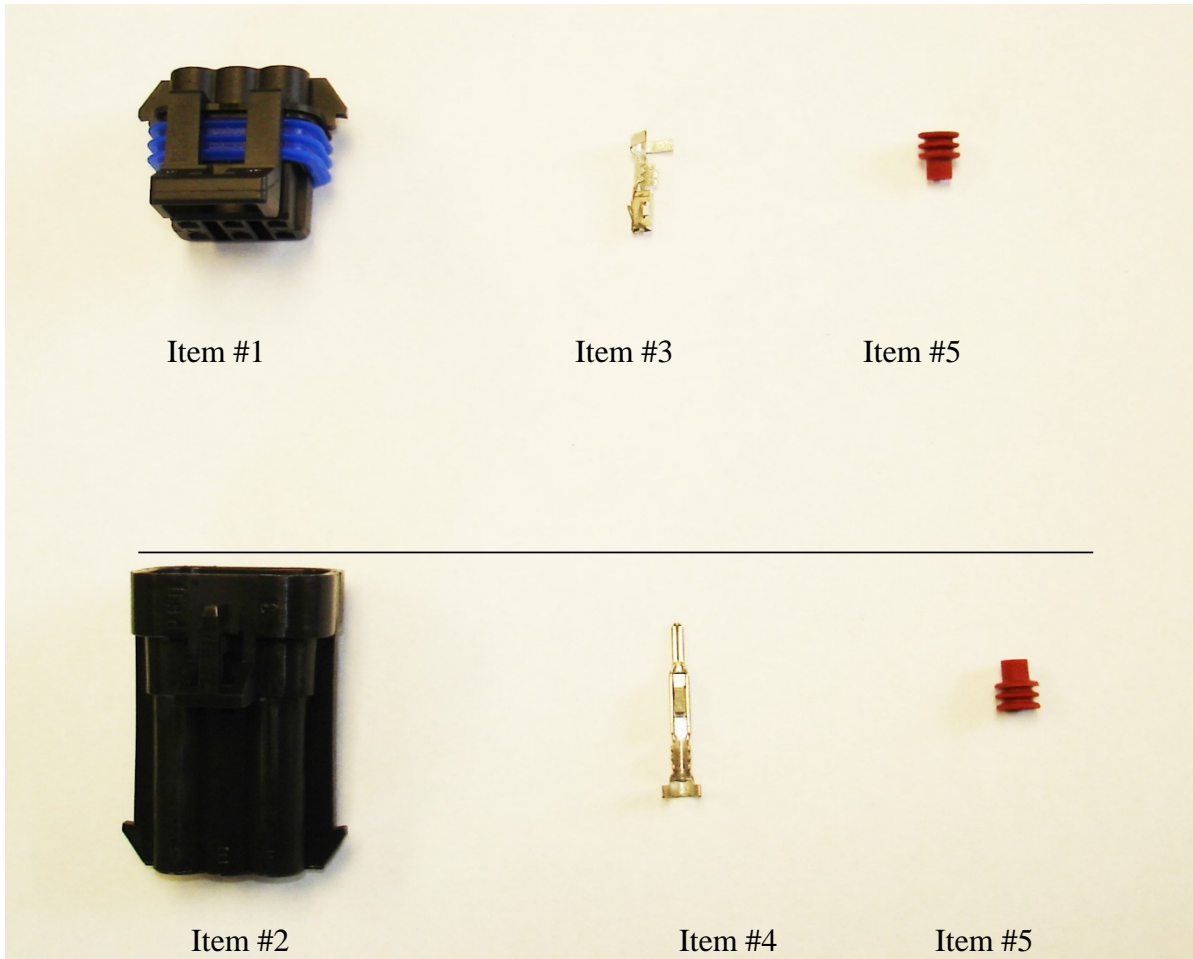

Terminals & Connectors

53416-M, 6 Way Harness Repair Kit

53416-M, 6 Way Harness Repair Kit			
Item	Part #	Description	Quantity
1	53408-N	Connector Male	1
2	53409-N	Connector Female	1
3	53405-N	Terminal Female	10
4	53407-N	Terminal Male	10
5	53406-N	Seal	20