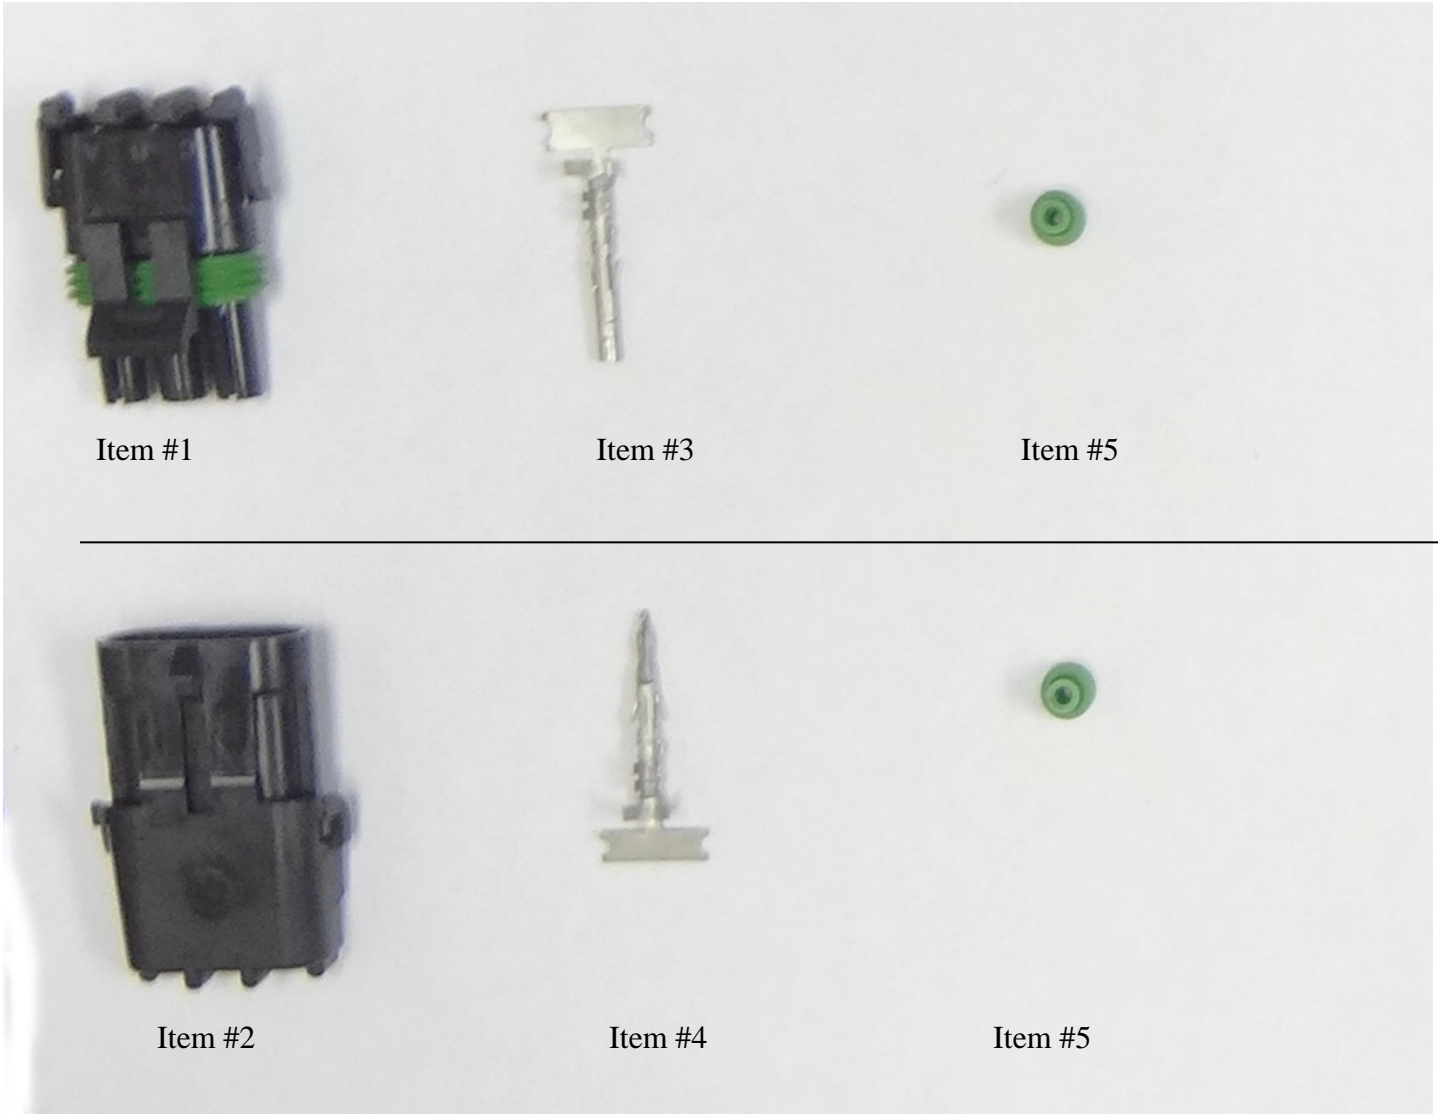

Truck Side Light Repair Harness 800015-02

800015-02 is a 6-pin repair harness used to replace the plug for 800029-02 harness.

Truck Side Light Repair Harness 800015

Plug face view of 800015

800015 is a 6-pin repair harness used to replace the plugs for 800029 harness.

Terminals & Connectors

53418-M, 3 Way Harness Repair Kit

Item	Part#	Description	Quantity
1	53515-N	Connector male	1
2	53516-N	Connector female	1
3	53400-N	Terminal female	6
4	53404-N	Terminal male	6
5	53401-N	Seal	12

Terminals & Connectors

53415-M, 4 Way Harness Repair Kit

53415-M, 4 Way Harness			
Item	Part #	Description	Quantity
1	53403-N	Connector Male	1
2	53402-N	Connector Female	1
3	53400-N	Terminal Female	10
4	53404-N	Terminal Male	10
5	53401-N	Seal	20

Terminals & Connectors

53701-M, 10 Way Harness Repair Kit

Item #1

Item #2

Item #3

53701-M 10-way harness repair kit (V blade controller)			
Item	Part#	Description	Quantity
1	53702-N	Connector Male 10 way	1
2	53405-N	Terminal female 6/8/10 way	12
3	53406-N	Seal 6/8/10 way	10