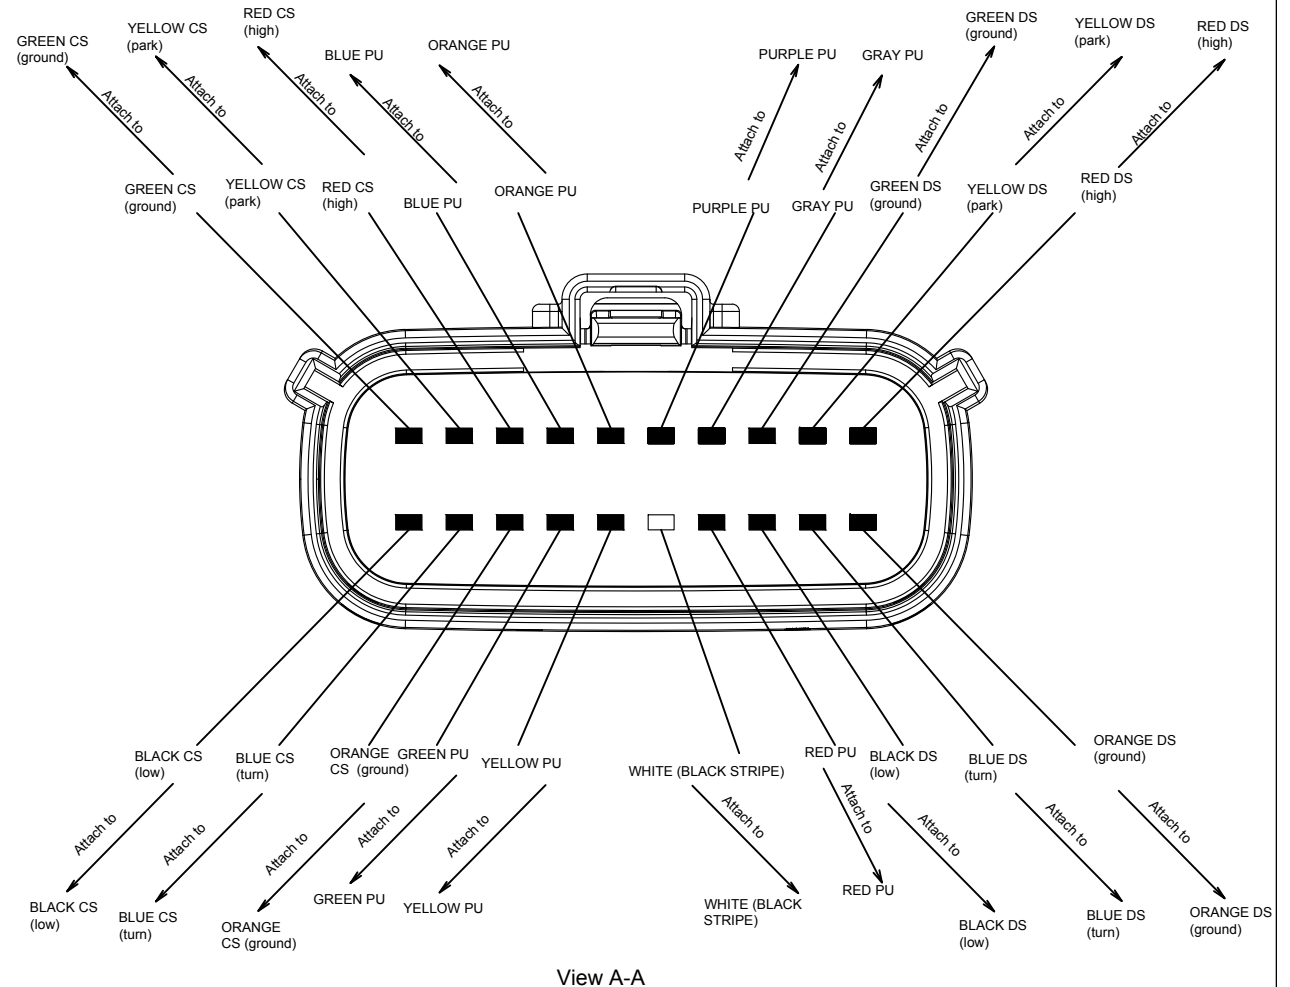

Truck Side Repair Harness (2 plugs) 53632-B

Note: 53632-M includes 53632-B, butt connectors & shrink tube

Plug face view of 53632-B

53632-B is a 16 pin repair harness that can be used to replace MPX one piece harness with one plug (53470-MPX) to two plugs (53631-MPX) and standard two piece plugs (53630-B) if necessary. See drawing below on how to convert one piece plug to two piece plugs. Also lift frame harness needs to be changed to 53629-B if two plugs are used.

Cut each wire on one piece harness plug individually and splice it as you go to the 2 piece plug

LEGEND: - PU power unit
 - DS driver side (light)
 - CS curb side (light)

One piece harness Connector Truck Side

Truck Side Repair Harness (1 plug) 53470-02-B

Note: 53470-02-M includes 53470-02-B, butt connectors & shrink tube

Plug face view of 53470-02-B

53470-02-B is 20 pin repair harness for Truck side that can be used to replace the MPX one piece harness (53470-MPX) and standard one piece harness plug (53470-B) if necessary.

Truck Side Light Repair Harness 800015-02

800015-02 is a 6-pin repair harness used to replace the plug for 800029-02 harness.

Truck Side Light Repair Harness 800015

Plug face view of 800015

800015 is a 6-pin repair harness used to replace the plugs for 800029 harness.