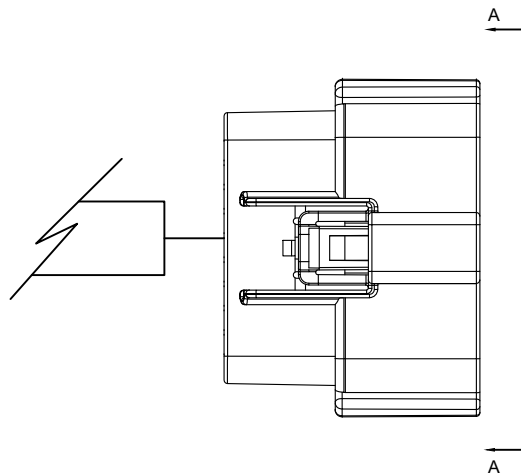

Truck Side Repair Harness (2 plugs) 53632-B

Note: 53632-M includes 53632-B, butt connectors & shrink tube

Plug face view of 53632-B

53632-B is a 16 pin repair harness that can be used to replace MPX one piece harness with one plug (53470-MPX) to two plugs (53631-MPX) and standard two piece plugs (53630-B) if necessary. See drawing below on how to convert one piece plug to two piece plugs. Also lift frame harness needs to be changed to 53629-B if two plugs are used.

Cut each wire on one piece harness plug individually and splice it as you go to the 2 piece plug

LEGEND: - PU power unit
 - DS driver side (light)
 - CS curb side (light)

One piece harness Connector Truck Side