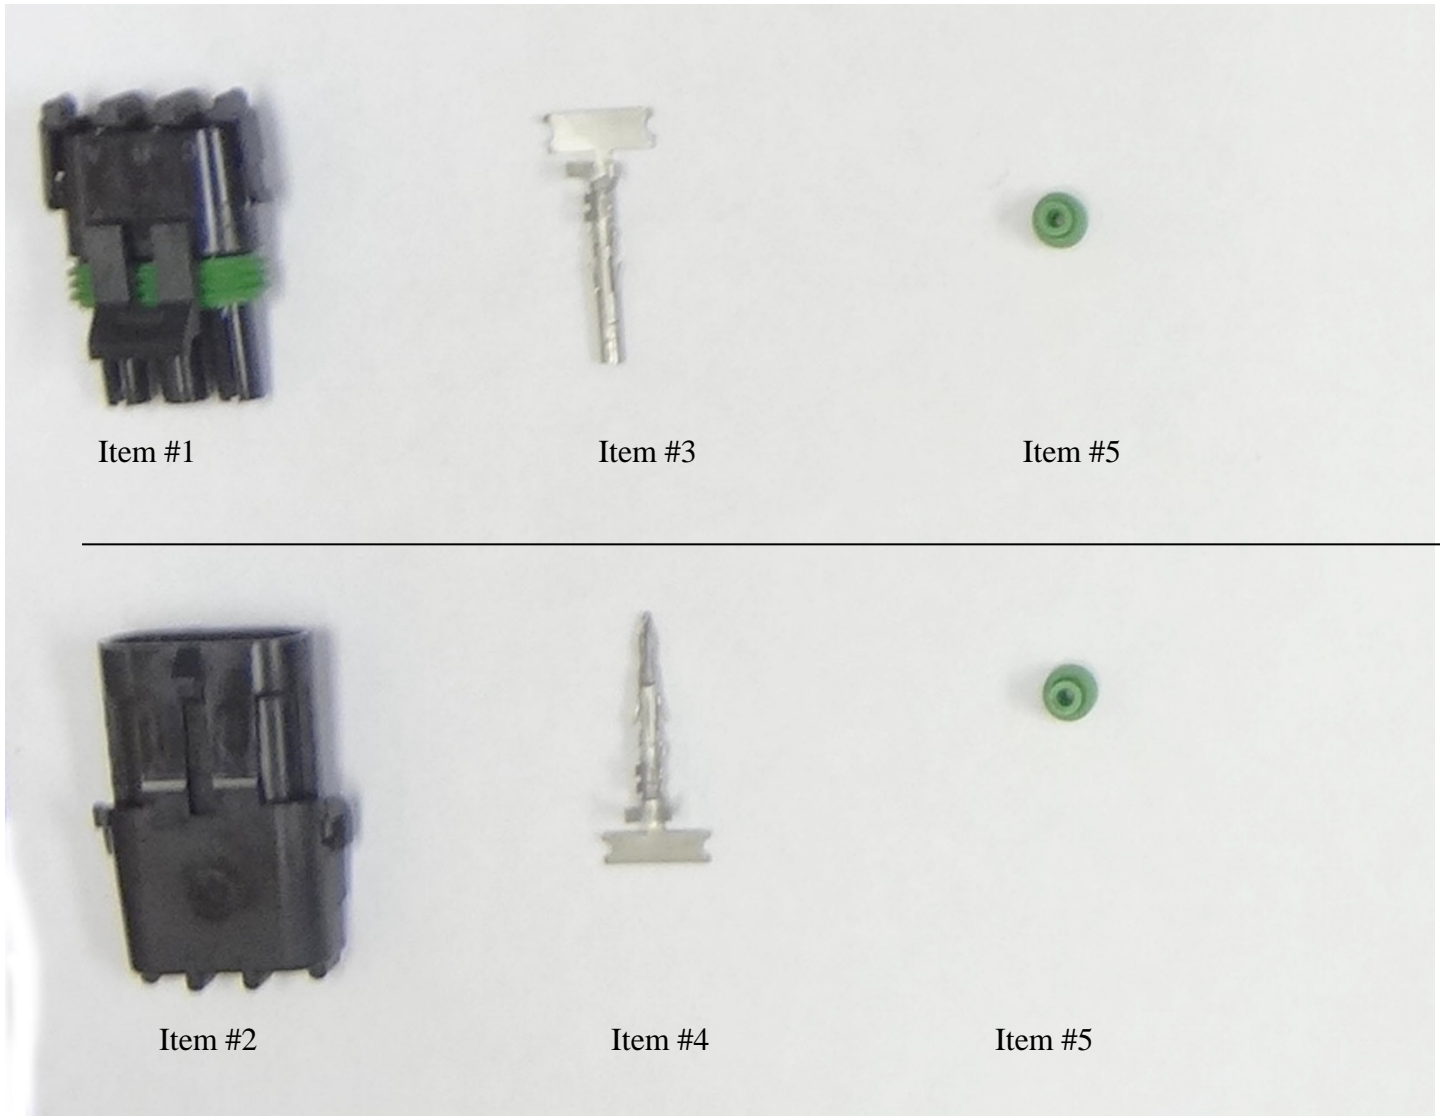

53711-M Repair kit for 53631-MPX (module installed underhood) &
Standard 53630-B harness (truck side)

Item #1

Item #2

Item #3

Item #4

Item #5

53711-M 16-way harness repair kit c/w male connector & female terminals			
Item	Part#	Description	Quantity
1	53711-01-N	16-way male connector (accepts female terminal)	1
2	53709-02-N	Female terminal (12 & 16-way male connector)	11
3	53710-03-N	Secondary lock	1
4	53708-06-N	Cavity plug – white (12 & 16-way connector)	6
5	53708-04-N	Seal – yellow (12 & 16-way connector 16GA wire)	10

Terminals & Connectors

53418-M, 3 Way Harness Repair Kit

Item	Part#	Description	Quantity
1	53515-N	Connector male	1
2	53516-N	Connector female	1
3	53400-N	Terminal female	6
4	53404-N	Terminal male	6
5	53401-N	Seal	12

Terminals & Connectors

53701-M, 10 Way Harness Repair Kit

Item #1

Item #2

Item #3

53701-M 10-way harness repair kit (V blade controller)			
Item	Part#	Description	Quantity
1	53702-N	Connector Male 10 way	1
2	53405-N	Terminal female 6/8/10 way	12
3	53406-N	Seal 6/8/10 way	10