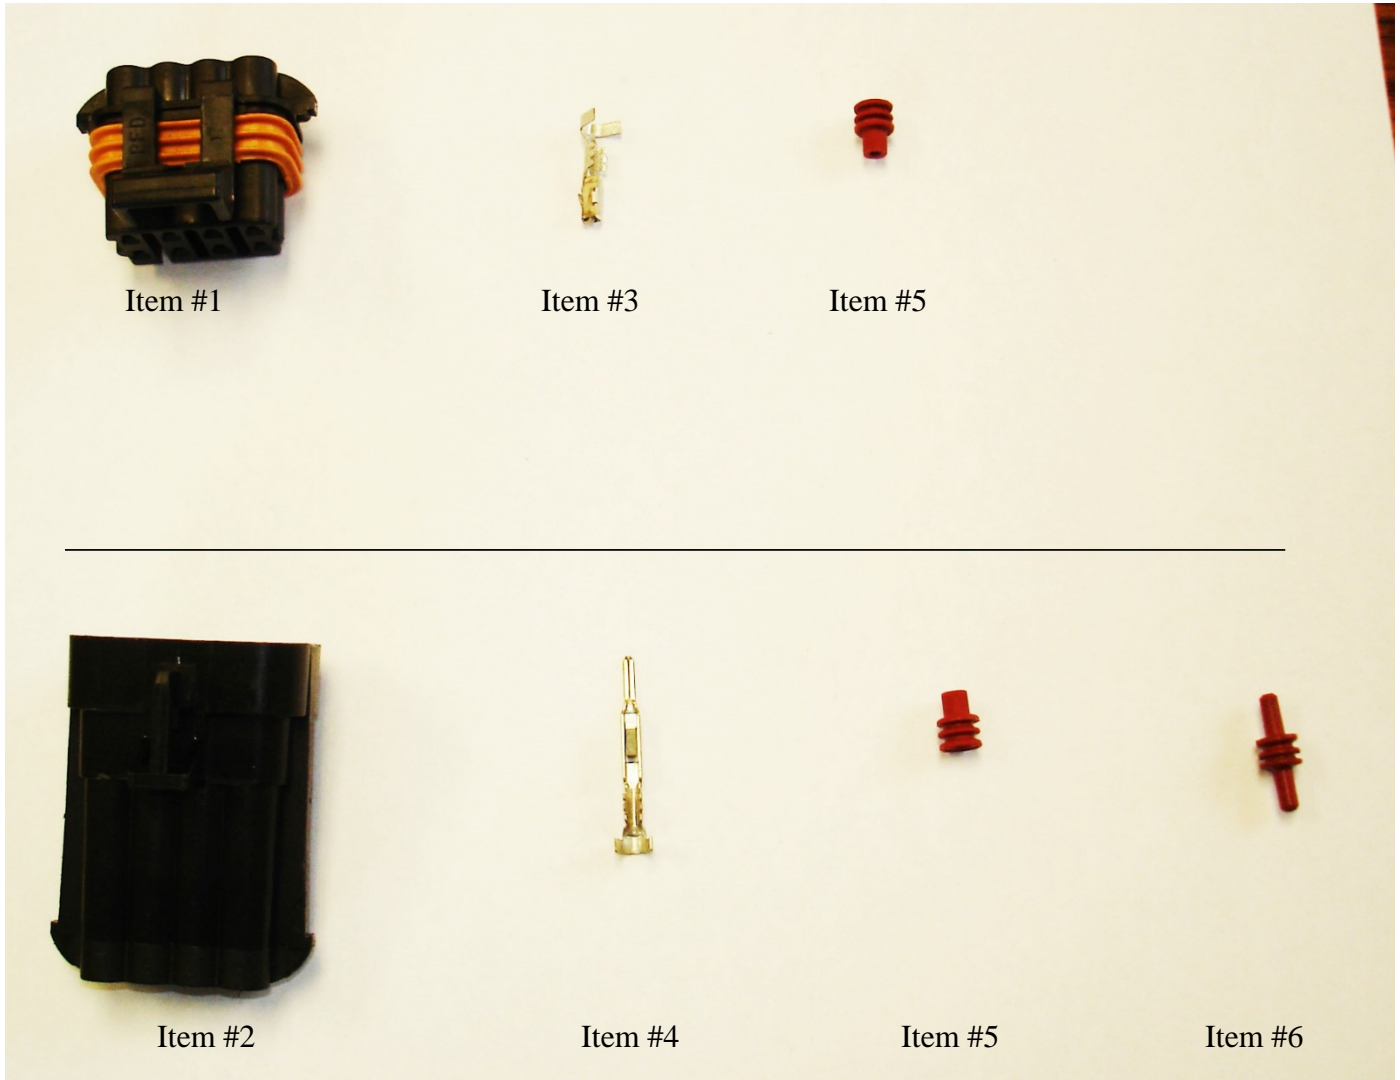

Terminals & Connectors

53416-M, 6 Way Harness Repair Kit

53416-M, 6 Way Harness Repair Kit			
Item	Part #	Description	Quantity
1	53408-N	Connector Male	1
2	53409-N	Connector Female	1
3	53405-N	Terminal Female	10
4	53407-N	Terminal Male	10
5	53406-N	Seal	20

Terminals & Connectors

53417-M, 8 Way Harness Repair Kit

53417-M, 8 Way Harness Repair Kit			
Item	Part #	Description	Quantity
1	53410-N	Connector Male	1
2	53411-N	Connector Female	1
3	53405-N	Terminal Female	10
4	53407-N	Terminal Male	10
5	53406-N	Seal	20
6	53412-N	Cavity Plug	5

Terminals & Connectors

53701-M, 10 Way Harness Repair Kit

Item #1

Item #2

Item #3

53701-M 10-way harness repair kit (V blade controller)			
Item	Part#	Description	Quantity
1	53702-N	Connector Male 10 way	1
2	53405-N	Terminal female 6/8/10 way	12
3	53406-N	Seal 6/8/10 way	10